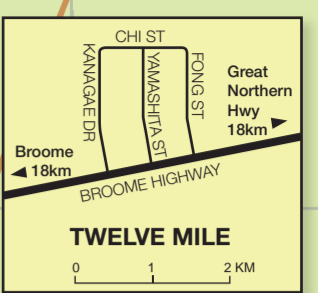

BROOME DIRECT

www.broomedirect.com.au