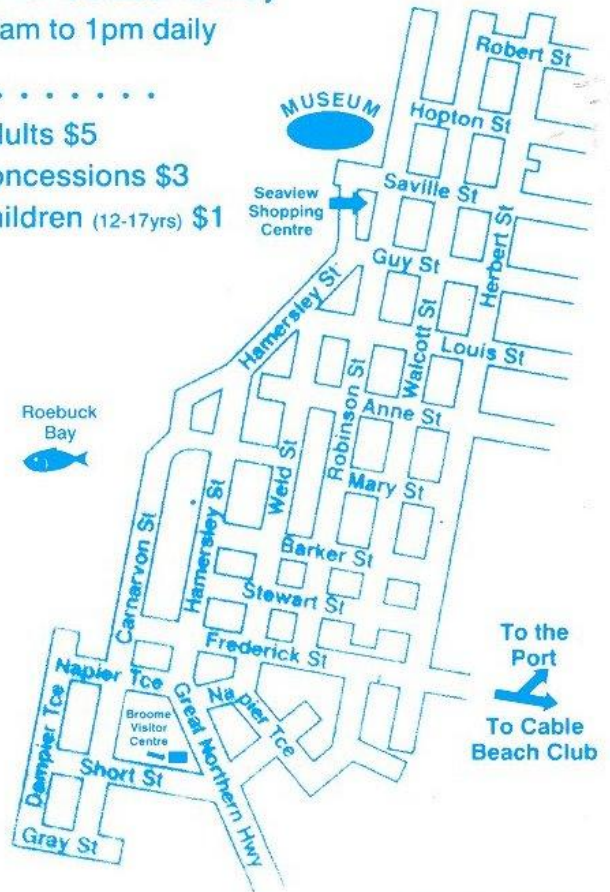

# broome museum

broome

67 Robinson Street, Broome WA 6725

Opposite Seaview Shopping Centre

Children (12-17yrs) \$1

67 Robinson Street

PO Box 559, Broome WA 6725

Telephone: (08) 9192 2075

Email: [admin@broomemuseum.org.au](mailto:admin@broomemuseum.org.au)